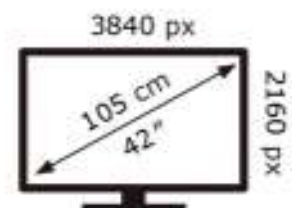

52 kWh/1000h

ABCDEF **G**
HDR
103 kWh/1000h