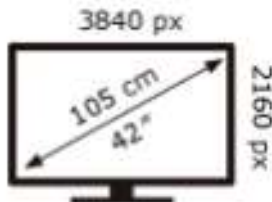

Samsung

QE42S90FAE

**52** kWh/1000h

ABCDEF **G**  
**HDR**  
**103** kWh/1000h

2019/2013

Samsung

QE42S90FAE

**52** kWh/1000h